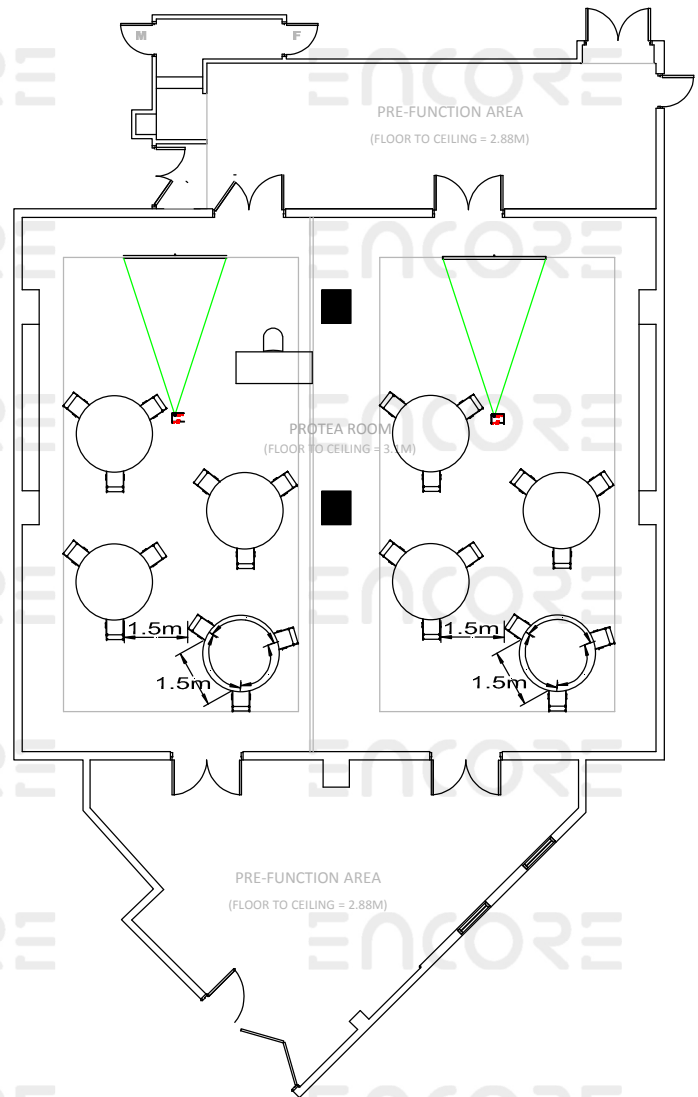

ENCORE

ENCORE

ENCORE

ENCORE

25pax (including presenter's table)
 *AV not included in room hire

	CLIENT: ...	EVENT TITLE: ...	EVENT DATE: ...	JOB NO: ...	
	VENUE: Novotel Sydney International Airport	ROOM: Protea Room	EVENT MANAGER:		
	FILE NAME: ...	DRAWN BY: ...	DRAWING DATE: ...	VERSION NO: ...	